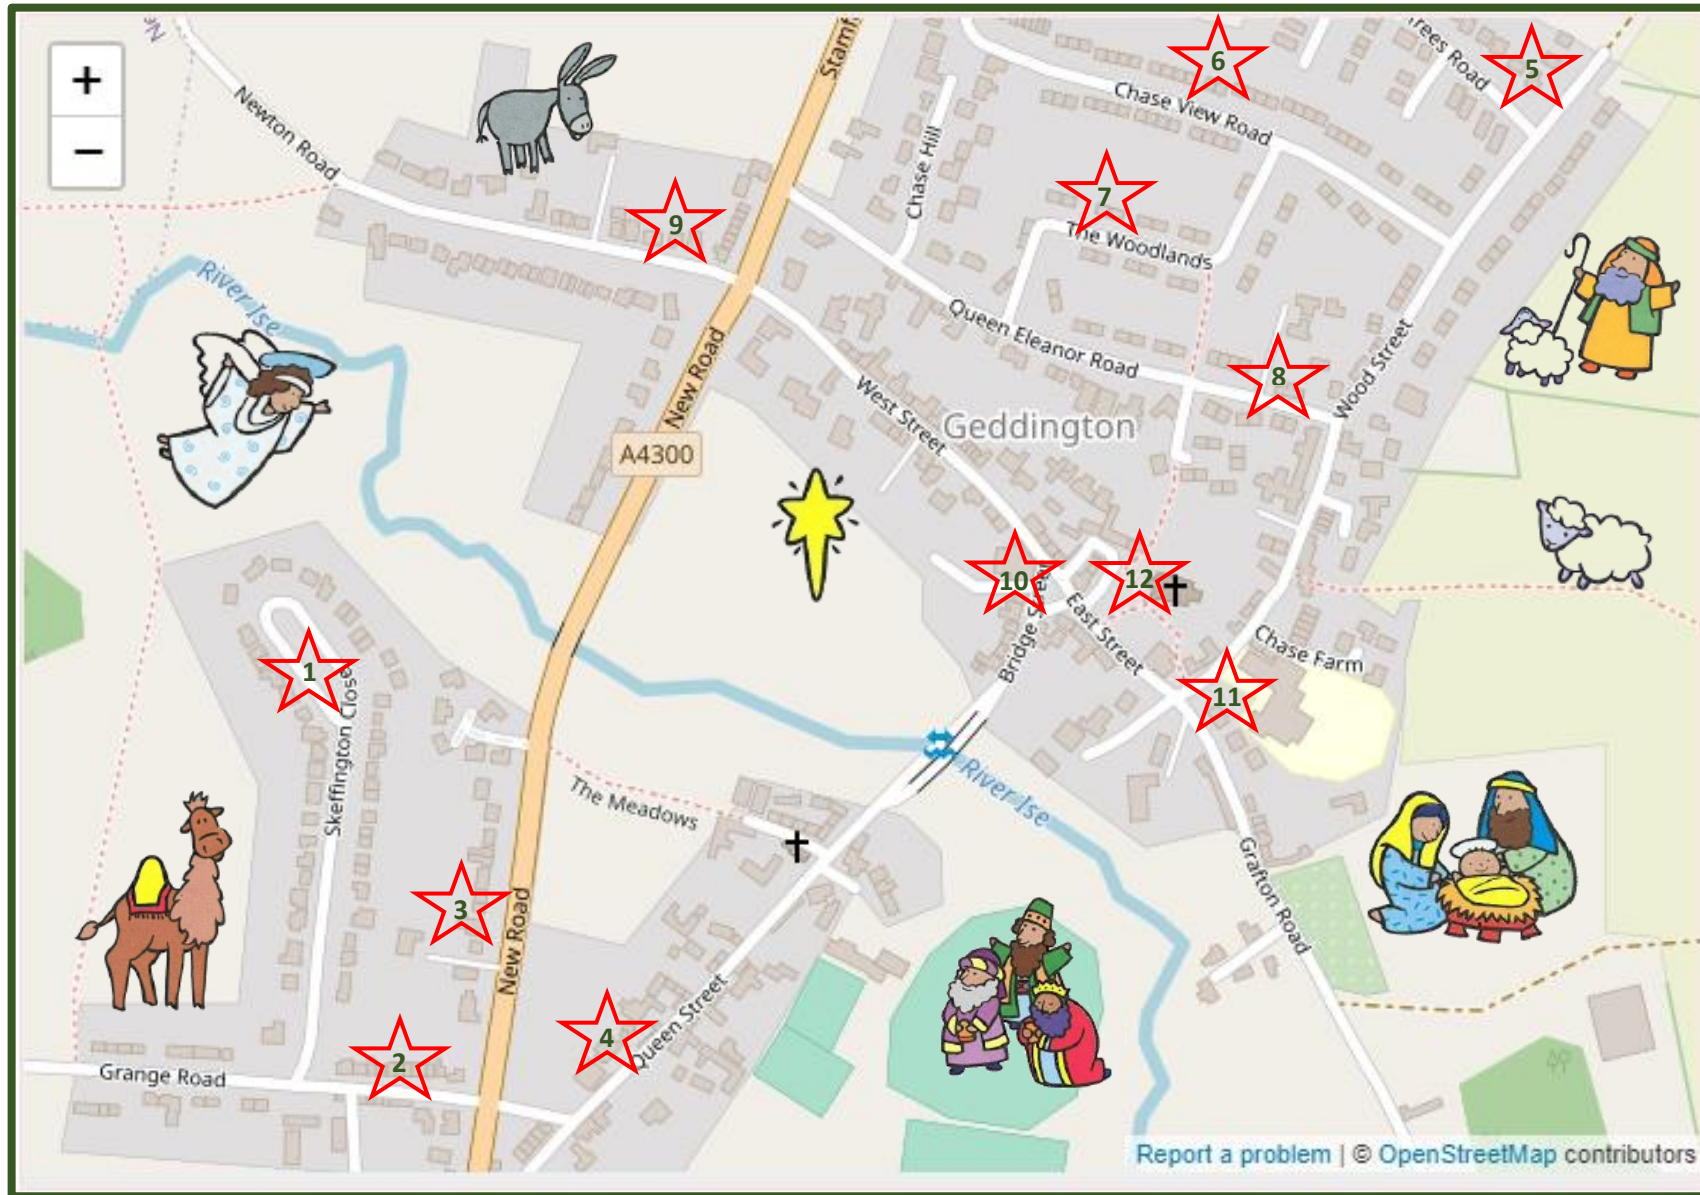

Advent Windows Map

From 13th December until 24th December twelve windows around Geddington will be telling the Christmas Story. In each window, we have hidden some stars. Can you find them all? If you think you have, let us know how many you think we have hidden, by submitting your answer on our Facebook page (www.facebook.com/StMaryMagdalenechurch)